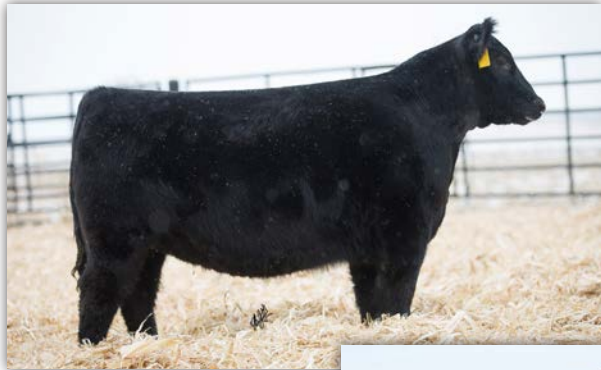

Voss Blackcap May 2265 – Lot 134